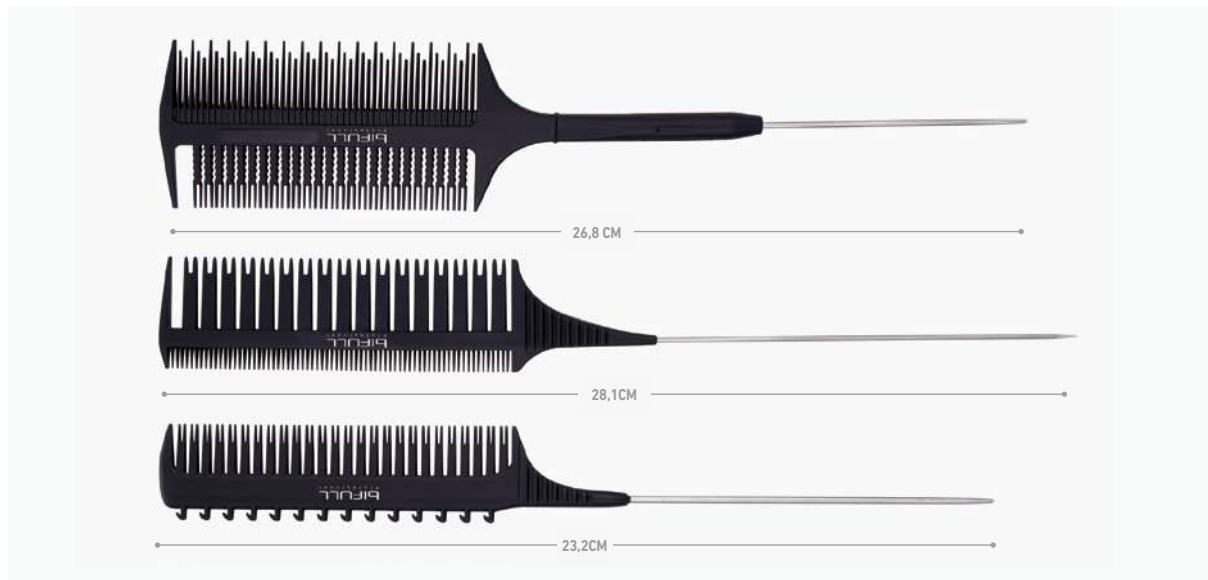

BALAYAGE TRIO COMB · Pack de 3 peines especiales mechas · Pack of 3 combs special for highlights

3 uds.

BFPEI45180

P.V.P. ▶ **6,60€**

UNIT. 1 BOX. 20