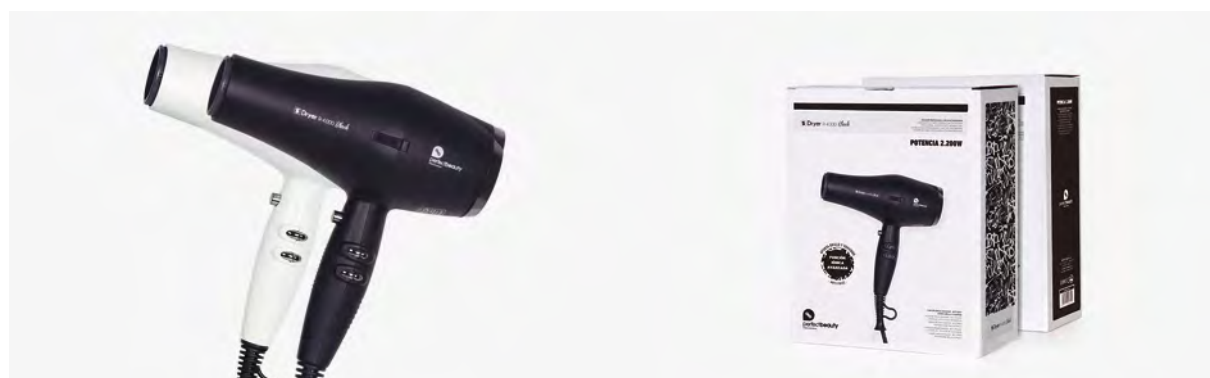

Compact and ergonomic professional hairdryer with flexible, shock-proof case. It's advanced ionic function prevents hair frizz and favors the penetration of treatments so that they adhere better to the hair. It has a powerful AC motor and a maximum power of 2,000 - 2,200 W. Thanks to its precise temperature control, adjustable speed and its set of 2 nozzles, it is an excellent hair dryer for all hair types.

# Dryer R-4.000

SECADOR PROFESIONAL CON IONES NEGATIVO · PROFESSIONAL HAIR DRYER WITH NEGATIVE IONS

P.V.P. ► 48,00€

DRYER R-4.000 WHITE · PBSEC44824 // DRYER R-4.000 BLACK · PBSEC44825

UNIT	BOX
1	12

**FUNCIÓN IÓNICA ANTI-FRIZZ,  
APORTA BRILLO Y SUAVIDAD**  
IONIC FUNCTION ANTI-FRIZZ,  
PROVIDES SHINE AND SOFTNESS

SECADOR · HAIR DRYER  
21 X 21 CM HEIGHT · WIDTH

Nuevo secador profesional con motor AC de alto rendimiento. Cuenta con 4 temperaturas y 2 velocidades que permiten adaptarse a todo tipo de cabellos. Su función iónica avanzada reduce el tiempo de secado y evita que el cabello se encrespe y se reseque, aportando brillo y suavidad. Los iones negativos hacen de bactericida eliminando los microorganismos dañinos para la salud.

New professional hairdryer with high performance AC motor. It has 4 temperatures and 2 speeds to suit all hair types. Its advanced ionic function reduces drying time and prevents frizz and dry hair, providing shine and softness. Negative ions act as a bactericide, eliminating microorganisms that are harmful to health.