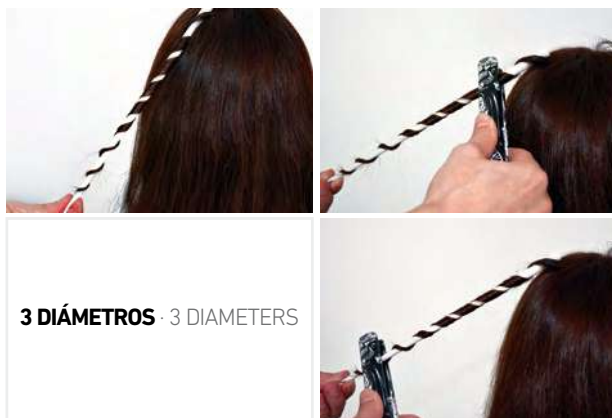

STICK CURLER · Set 3 palitos rizadores · Set of 3 curler sticks

BFFOR42266

P.V.P. ▶ **8,90€**

UNIT. 1 BOX. 36