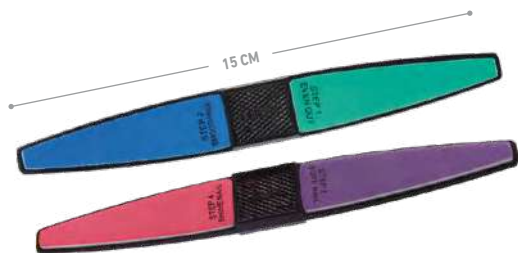

Lima pulidora varios colores. 320/600/3000
Polishing nail file several colors. 320/600/3000

BFMAN40003

P.V.P. ▶ **0,95€**

UNIT. 1 BOX. 30

Paso 1: nivelar/alisar Step 1: level/straighten
Paso 2: limar Step 2: to file
Paso 3: pulir Step 3: to polish
Paso 4: abrillantar Step 4: to shine