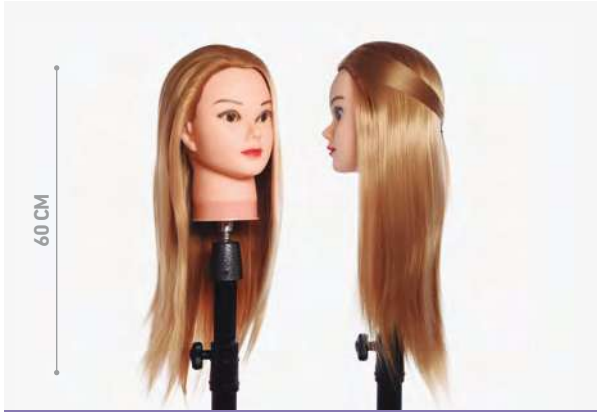

DENSIDAD NORMAL · NORMAL DENSITY INCLUYE SOPORTE · IT INCLUDES SUPPORT

03_ GIRL TOP BLONDE SYNTHETIC 60

Pelo sintético 23,7" rubio
Synthetic hair 23,7" blonde

60 CM
BFUTI43461

P.V.P. ▶ 41,20€

UNIT. 1 BOX. 10