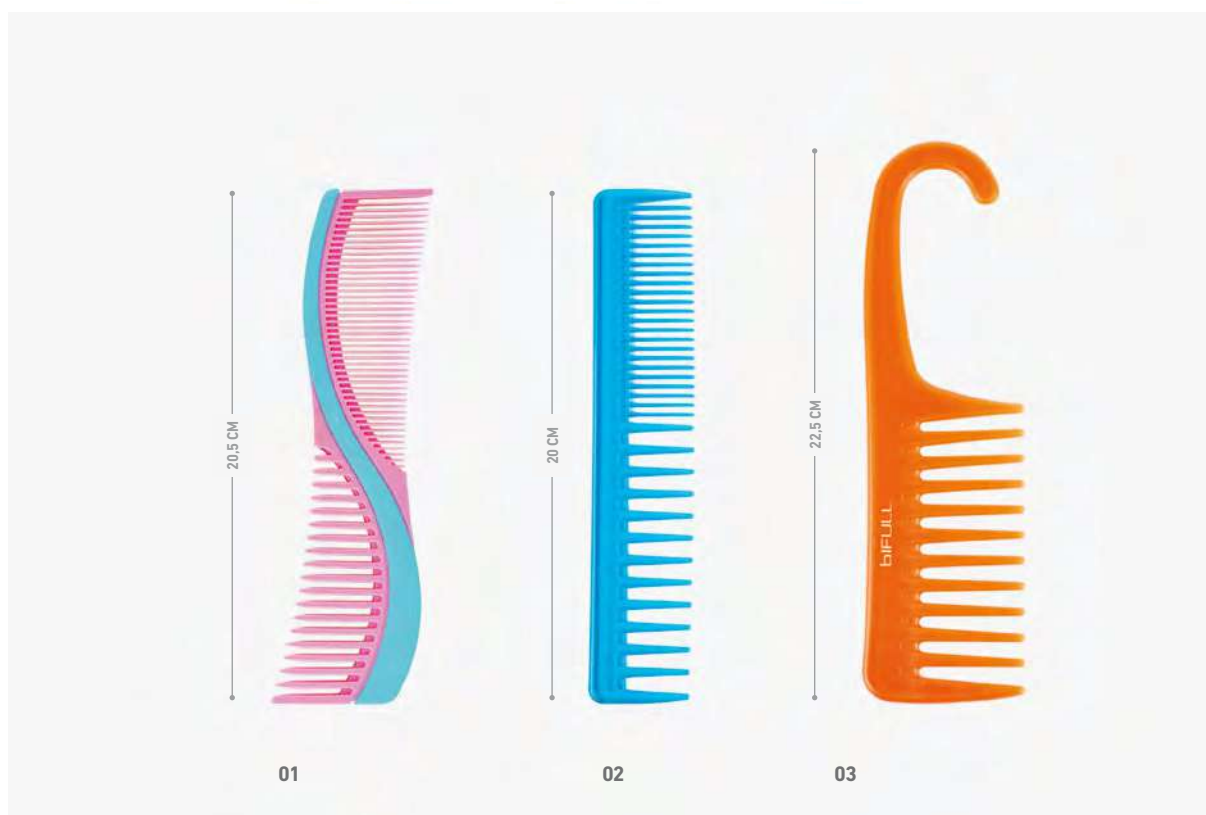

Bote 12 uds.

01_ Peine ergonómico corte doble púa
Ergonomic cutting comb with double bristles
BFPEI42741

P.V.P. ▶ **13,95€**

UNIT. 1 BOX. 6

Bote 24 uds.

02_ Peine corte doble púa
Cutting comb with double teeth
BFPEI42825

P.V.P. ▶ **16,30€**

UNIT. 1 BOX. 6

Bote 12 uds.

03_ Peine con gancho especial ducha
Comb with special hook for shower
BFPEI42824

P.V.P. ▶ **19,25€**

UNIT. 1 BOX. 6