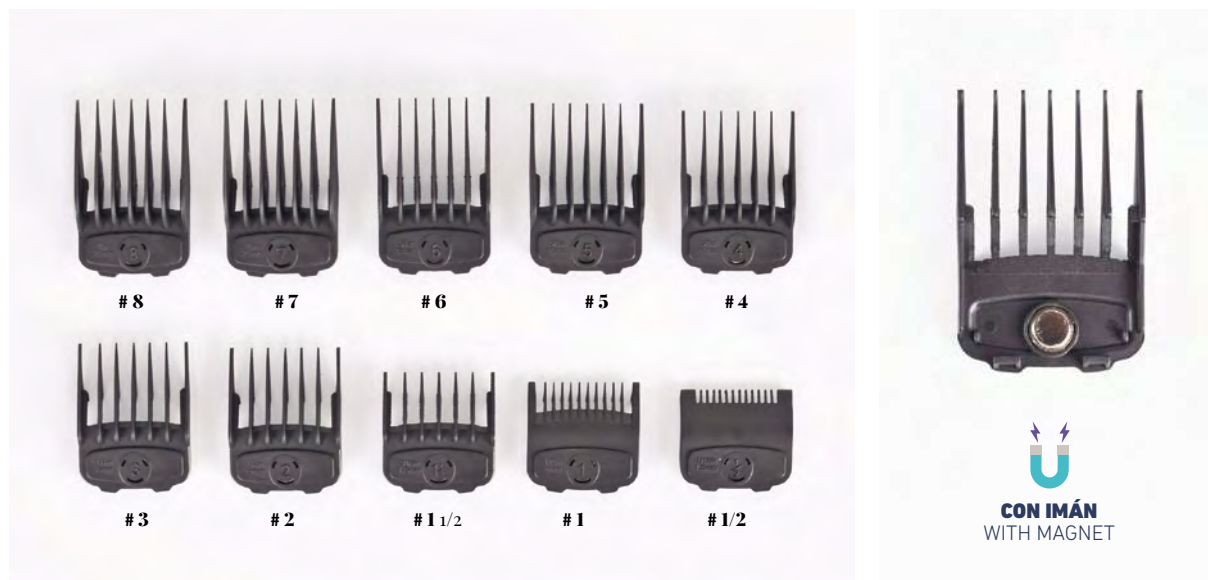

King Magnetic

PEINES GUÍA MAGNÉTICOS · UNIVERSALES · MAGNETIC GUIDE COMBS · UNIVERSAL

Peines guía de recambio. Su clip de metal imantado sujeta de manera segura los peines, aportando tranquilidad y seguridad a la hora del trabajo. Desarrollados con un plástico muy resistente, relleno de vidrio y minerales, que se desliza a la perfección en el cabello para un corte más suave. Sus dientes redondeados proporcionan una experiencia de corte más agradable.

Replacement combs. Its magnetized metal clip securely fastens the combs, providing peace and security at work. They are made with a very resistant plastic, glass and mineral filled, which slides perfectly into the hair for a softer cut. Its rounded teeth provide a more enjoyable cutting experience.

Pack 10 peines · Pack 10 combs.

Peines individuales · Individual combs

KING MAGNETIC · PEINES GUÍA MAGNÉTICOS · UNIVERSALES
PACK 10 UDS · PBACC43988

P.V.P. ▶ **28,90€**

UNIT. 1 BOX. 60

Peines guía de recambio. Vienen en una bandeja organizadora donde puede almacenarlos sin ocupar apenas espacio.

Replacement Combs. They come in an organizing tray where you can store them without just taking up space.

MEDIDAS · MEASURES
8 X 25 CM HEIGHT · WIDTH.

# 8	25 MM
# 7	22 MM
# 6	19 MM
# 5	16 MM
# 4	13 MM
# 3	10 MM
# 2	6.0 MM
# 1 1/2	4.5 MM
# 1	3.0 MM
# 1/2	1.5 MM