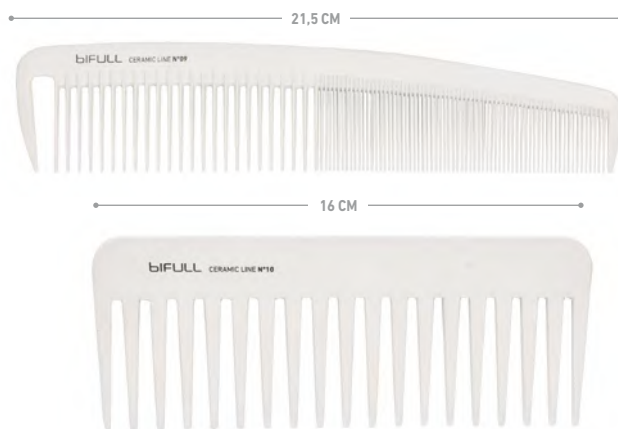

09_ N°09
Peine desenredar
Detangler comb
BFPEI43833

P.V.P. ▶ **2,75€** UNIT. 1 BOX. 12

10_ N°10
Peine ahuecador grande
Big wide-toothed comb
BFPEI43834

P.V.P. ▶ **2,75€** UNIT. 1 BOX. 12