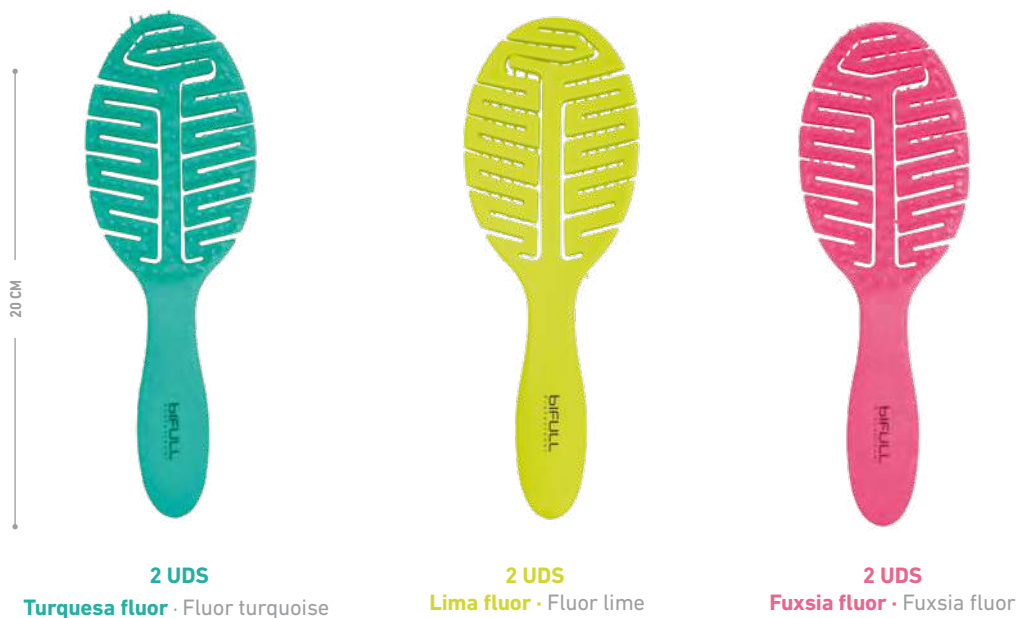

DISFRUTA DE UN CEPILLADO SUAVE PERO EFECTIVO
ENJOY A GENTLE BUT EFFECTIVE BRUSHING

Su innovador cuerpo flexible en forma de hoja se adapta perfectamente a la cabeza y desenreda el pelo de forma fácil y rápida. Incluye cerdas flexibles y resistentes que protegen el cabello de tirones o roturas. Su diseño con canales abiertos permite un mejor flujo de aire disminuyendo el tiempo de secado.

Its innovative flexible, leaf-shaped body fits perfectly on the head and untangles hair easily and quickly. Includes flexible and resistant bristles that protect hair from pulling or breaking. Its open channel design allows a better airflow and reduces drying time.

MEDIDAS EXPOSITOR · DISPLAY MEASUREMENTS
40 X 21,5 X 8 CM
HEIGHT · WIDTH · DEPTH