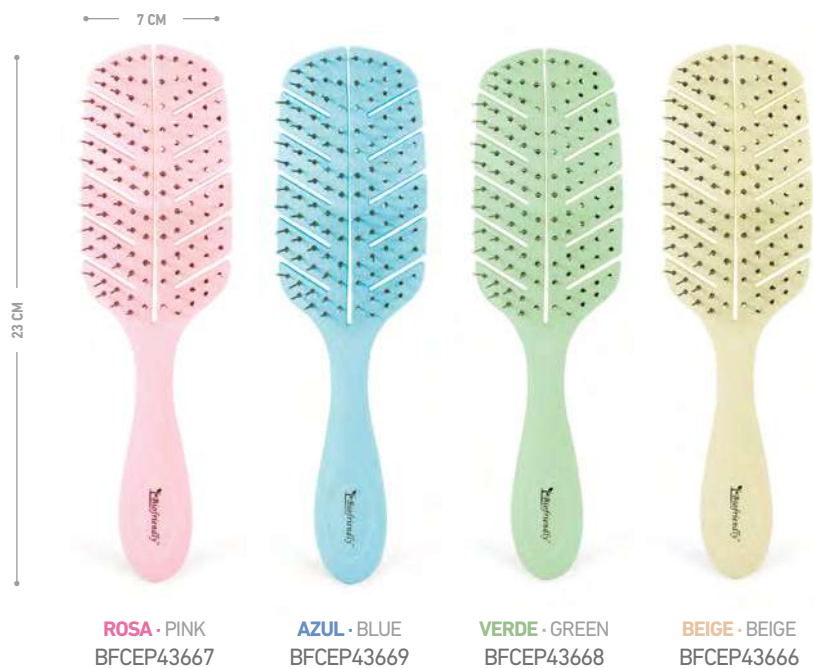

CEPILLOS ESQUELETO · SKELETON BRUSHES

UNIT. 1 BOX. 12

ROSA · PINK
BFCEP43667

AZUL · BLUE
BFCEP43669

VERDE · GREEN
BFCEP43668

BIOFRIENDLY · EXPOSITOR · DISPLAY
BFCEP43670

P.V.P. ► **72,60€**

UNIT. 1 BOX. 10

12 uds.

MEDIDAS · MEASURES
38,5 X 32,5 X 16,5 CM
HEIGHT · WIDTH · DEPTH