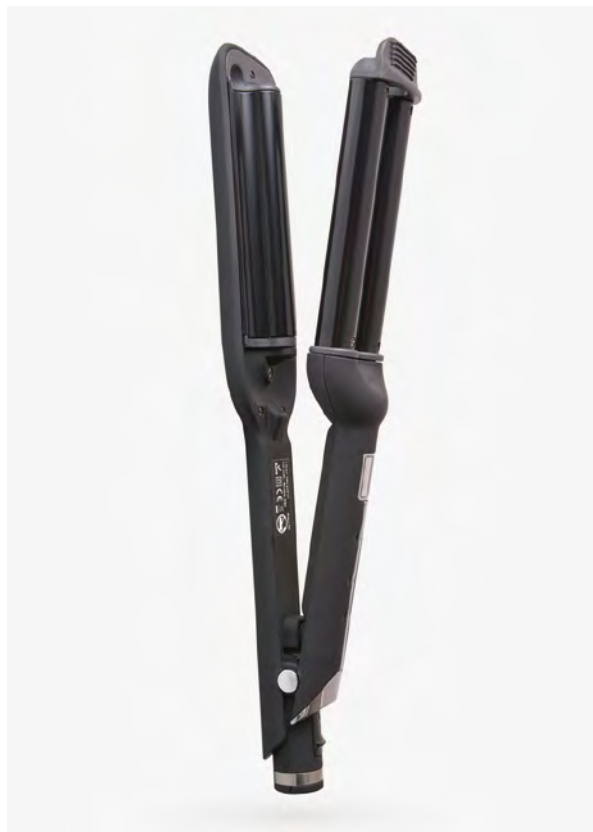

MEDIDAS · MEASURES 30,5 CM HEIGHT
PLACA · PLATE 12,5 X Ø1,6 CM HEIGHT · DIAMETER

Crea profundas y espectaculares ondas en un solo gesto. Con ellas lograrás un peinado sofisticado, sexy y femenino, con aires Pin-Up.

Create deep and spectacular waves with only one touch. With it you will get a sophisticated, sexy and feminine hairstyle, with a Pin-Up look.

130-230 °C

PTC

80 W

2,7 M

335 G

220-240 V

- Temperatura: 130 - 230 °C.
- Elemento calefactor PTC.
- Potencia: 80 W.
- Cable giratorio 360° de 2,7 m.
- Peso: 355 g.
- Voltaje: 220 - 240 V.
- Frecuencia: 50/60 Hz.
- LCD display.
- Placas de cerámica.
- Función de bloqueo.

- Temperature: 130 - 230 °C.
- PTC heater.
- Power: 80 W.
- 2,7 m rotating 360° wire.
- Weight: 355 g.
- Voltage: 220 - 240 V.
- Frequency: 50/60 Hz.
- LCD display.
- Ceramic plates.
- Lock function.