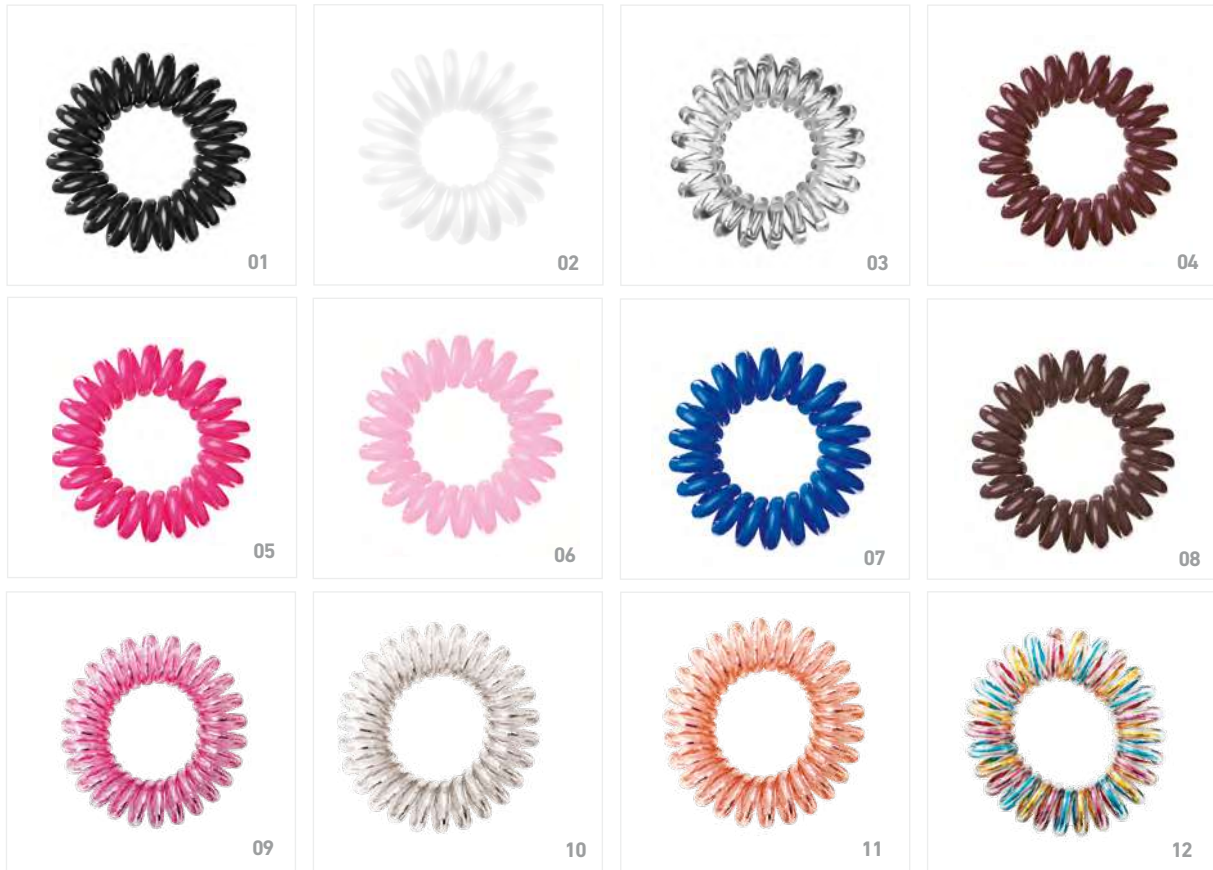

Bobbles Hair Band

Los coileteros Bobbles Hair Band, no dañan el cabello y no dejan marcas. Garantizan una sujeción duradera y sin presión, evitando dolores en el cuero cabelludo.

The Bobbles Hair Band do not damage the hair and leave no marks. They guarantee a lasting and pressure-free grip, avoiding pain in the scalp.

BOBBLES HAIR BAND · Coileteros invisibles · Invisible hair bands

Pack 3 uds.

P.V.P. ▶ **1,20€**

UNIT. 1 BOX. 48

01_Negro
Black
BFUTI40670

05_Rosa
Pink
BFUTI40676

09_Rosa con filamento
Pink with color filament
BFUTI42988

02_Blanco
White
BFUTI40671

06_Rosa pastel
Light pink
BFUTI40972

10_Plata con filamento
Silver with color filament
BFUTI42989

03_Transparente
Transparent
BFUTI40672

07_Azul oscuro
Dark blue
BFUTI42252

11_Bronce con filamento
Bronze with color filament
BFUTI42990

04_Marrón oscuro
Dark brown
BFUTI40673

08_Marrón
Brown
BFUTI42254

12_Arcóris con filamentos de colores. Arcoiris with color filament. BFUTI42991