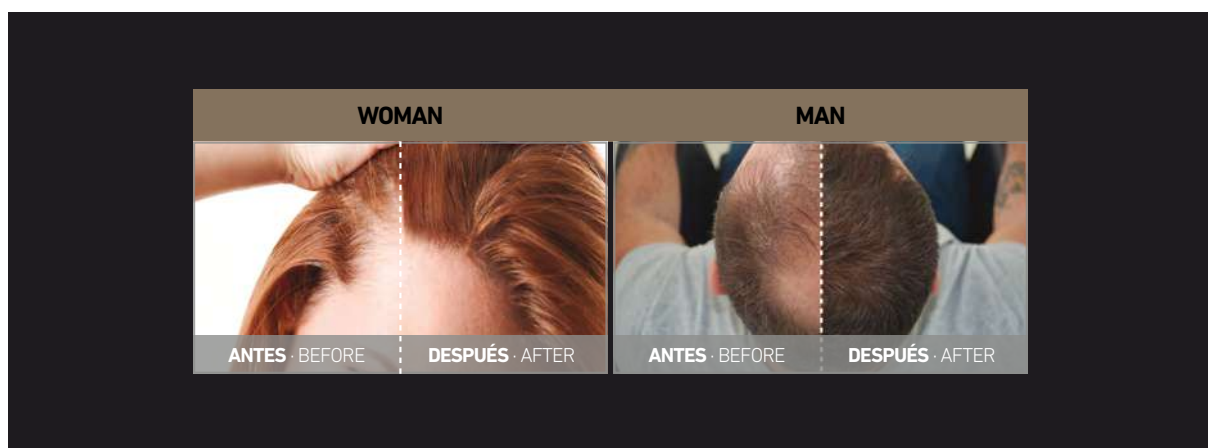

APPLY FIBERS
Aplicador de fibras capilares · Hair fiber applicator

BFEXT43430

P.V.P. ► **9,90€**

UNIT. 1 BOX. 200